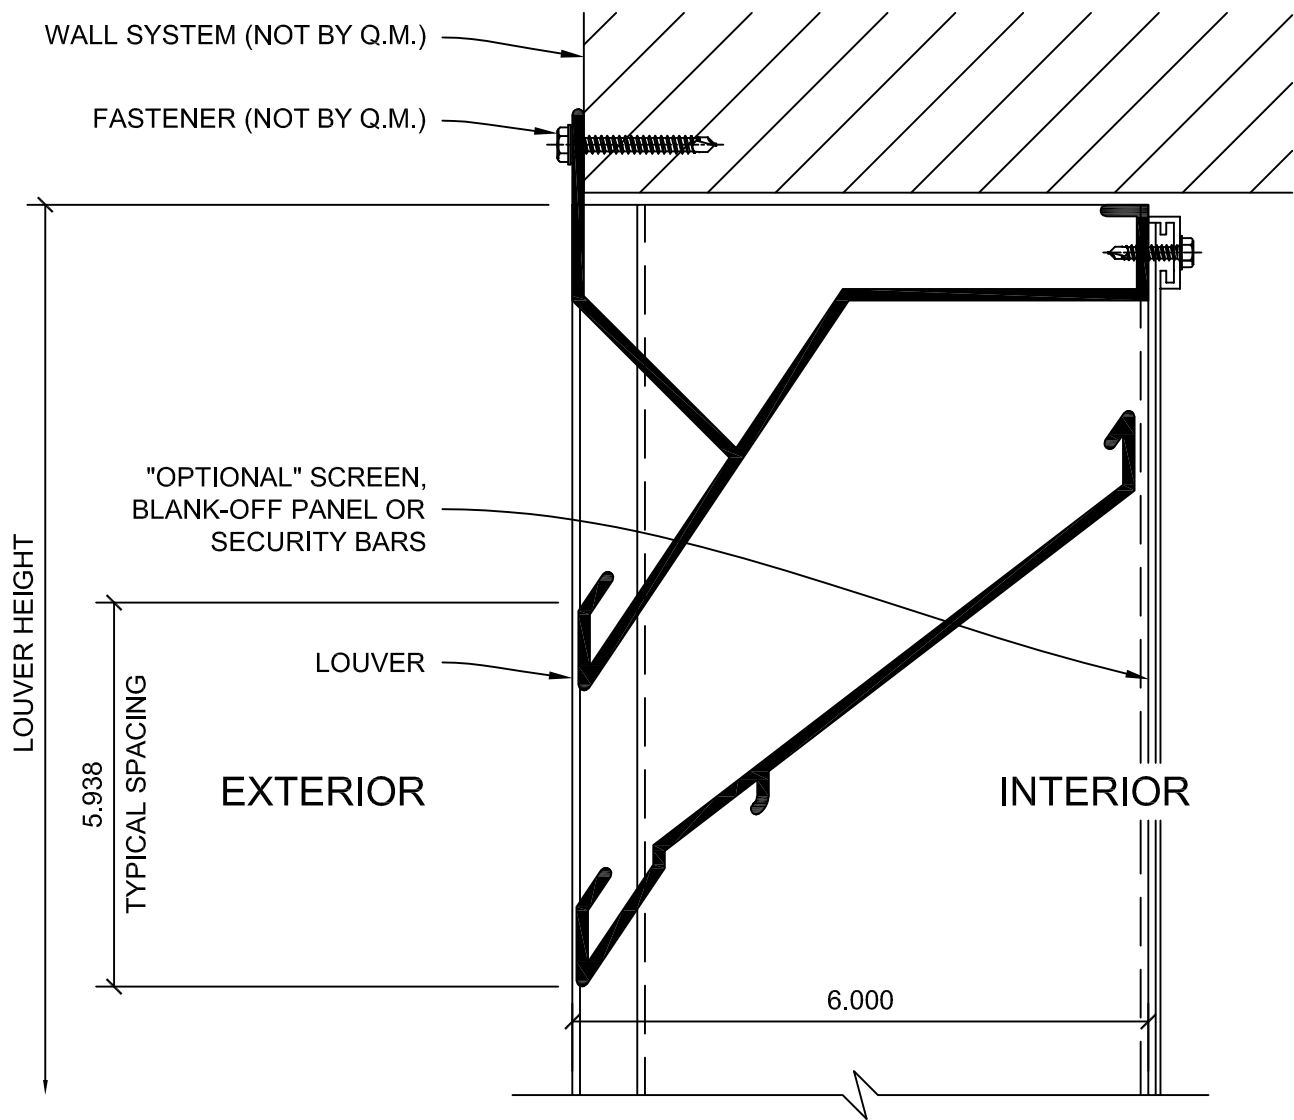

**LOUVER - 6 INCH DRAINAGE W/ FLANGE**

- (A) HEAD
- (B) SILL
- (C) JAMB
- (D) HIDDEN MULLION
- (E) SPECIAL SHAPE LOUVERS

HEAD

DETAIL A

SILL

DETAIL B

JAMB

DETAIL C

HIDDEN MULLION

DETAIL D

**SPECIAL SHAPE LOUVERS**

**DETAIL E**