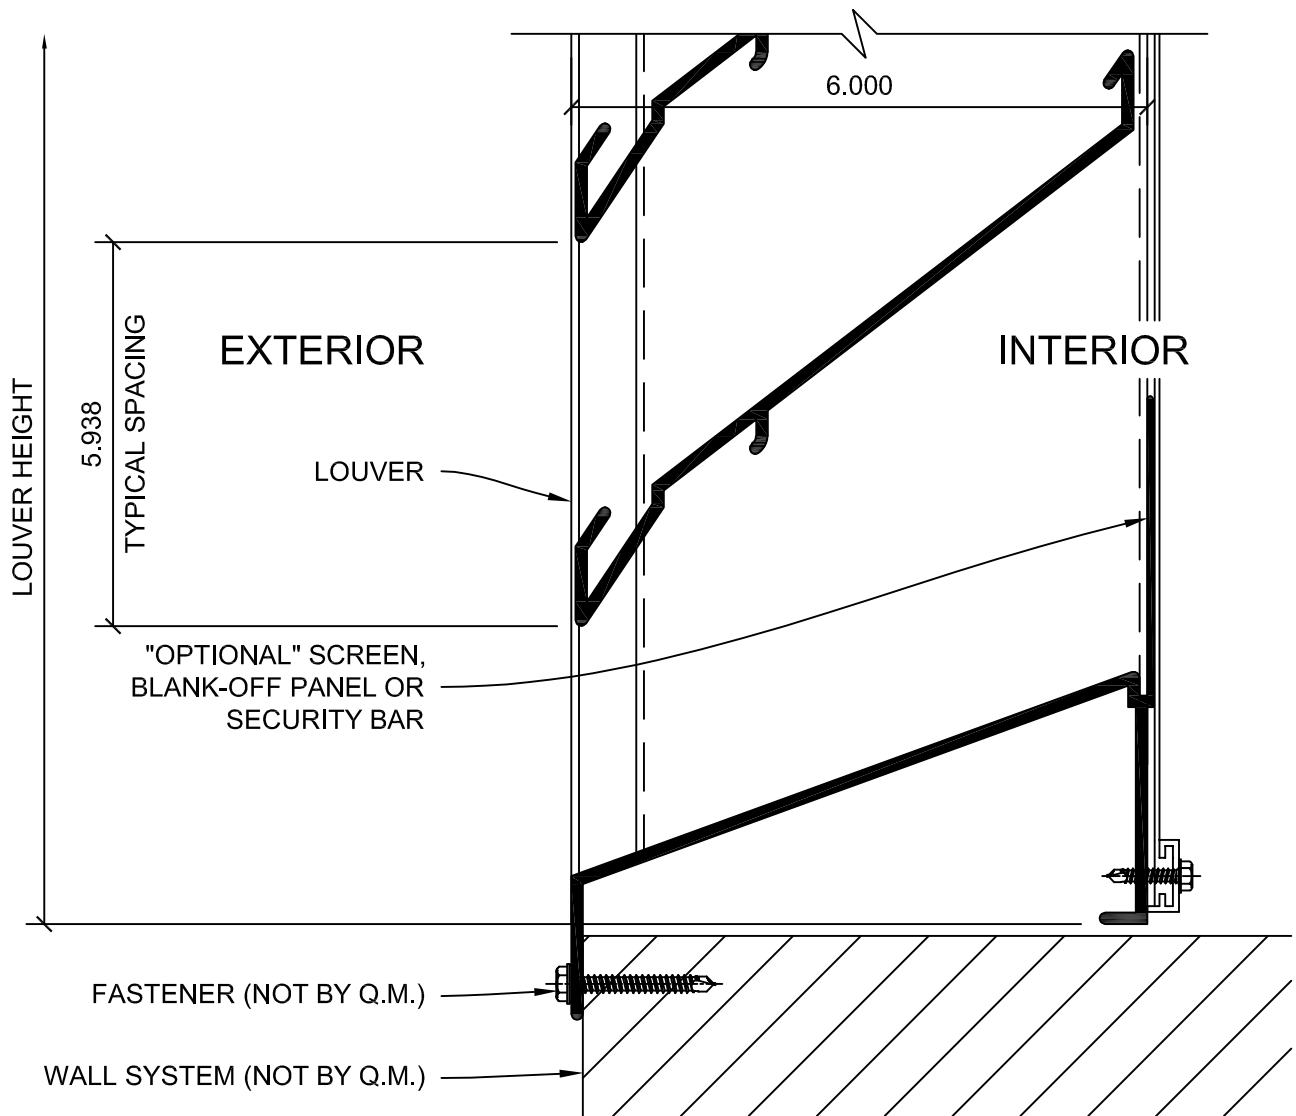

**LOUVER - 6 INCH DRAINAGE W/ FLANGE**

- (A) HEAD
- (B) SILL
- (C) JAMB
- (D) HIDDEN MULLION
- (E) SPECIAL SHAPE LOUVERS

HEAD

DETAIL A

SILL

DETAIL B

JAMB

DETAIL C

HIDDEN MULLION

DETAIL D

**SPECIAL SHAPE LOUVERS**

**DETAIL E**