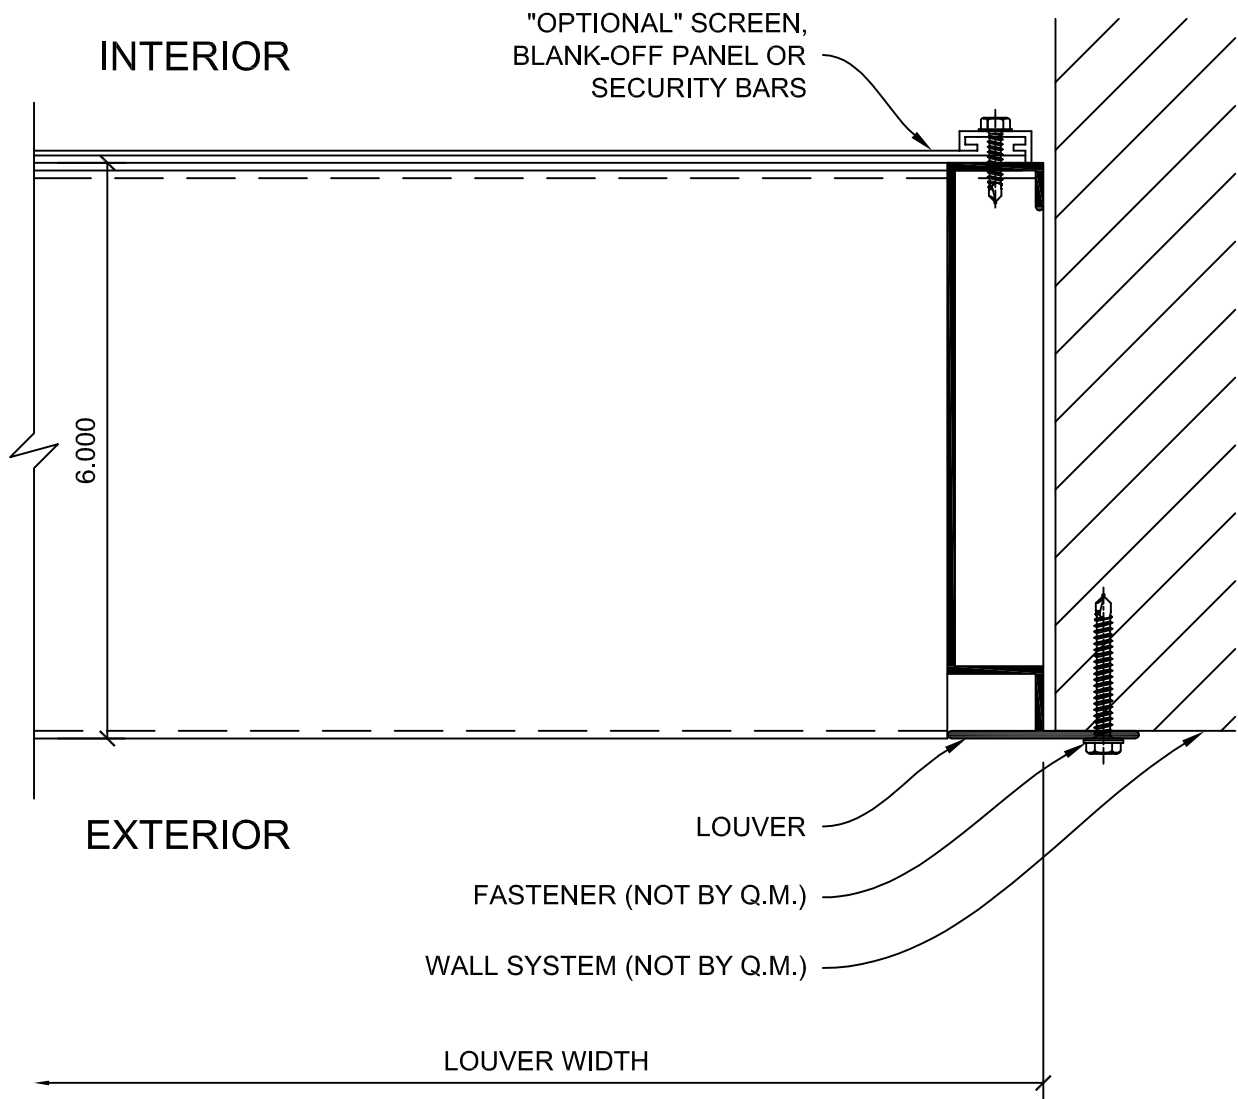

**LOUVER - 6 INCH DRAINAGE W/ FLANGE**

- (A) HEAD
- (B) SILL
- (C) JAMB
- (D) HIDDEN MULLION
- (E) SPECIAL SHAPE LOUVERS

HEAD

DETAIL A

SILL

DETAIL B

JAMB

DETAIL C

HIDDEN MULLION

DETAIL D

**SPECIAL SHAPE LOUVERS**

**DETAIL E**