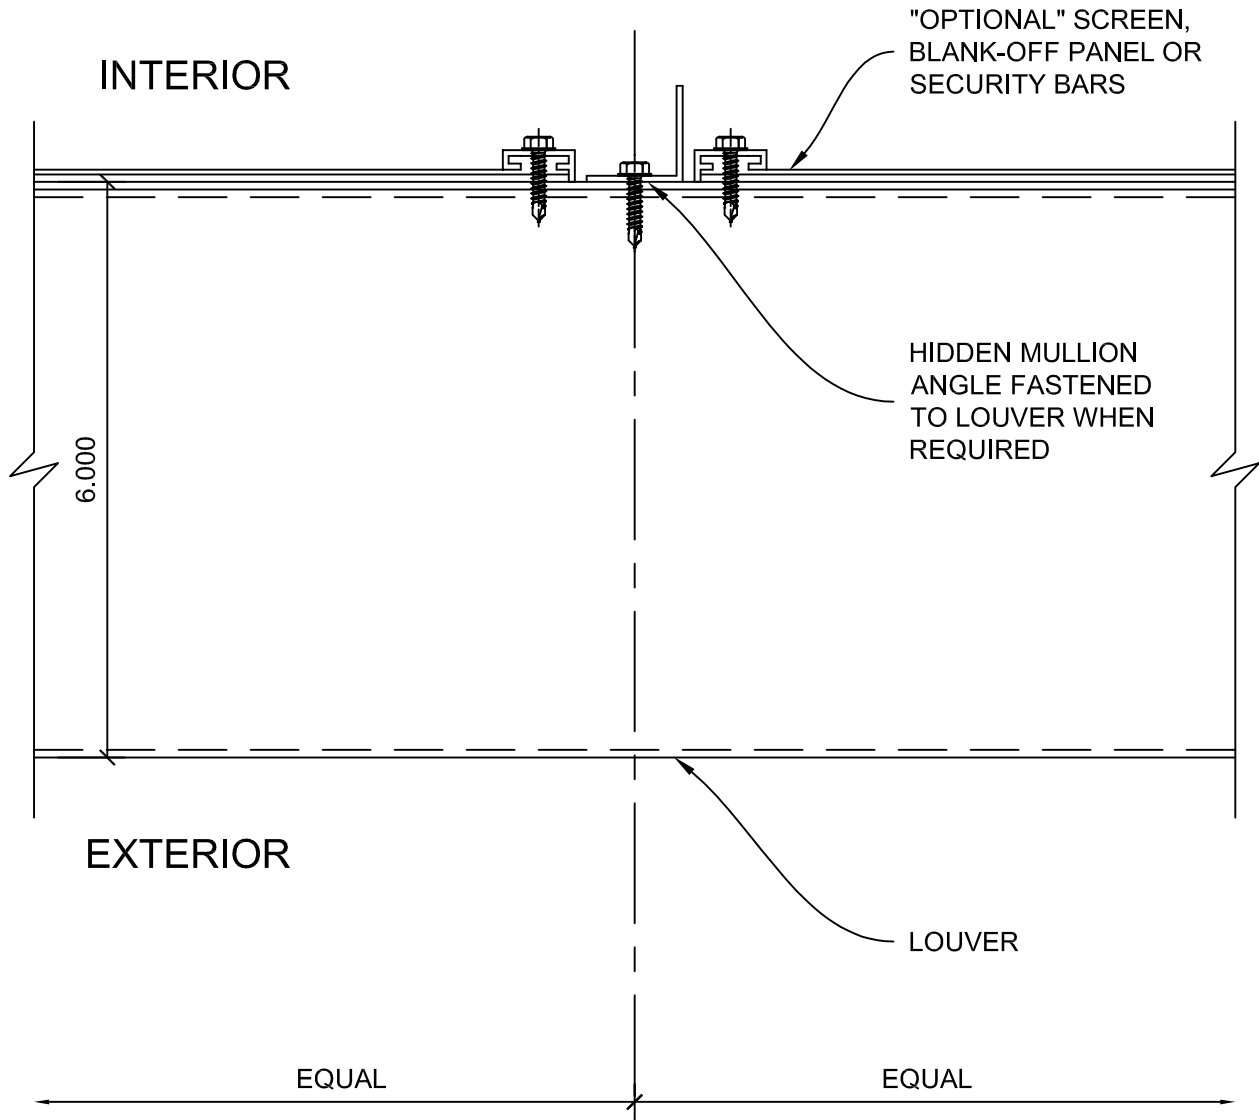

**LOUVER - 6 INCH DRAINAGE W/ FLANGE**

- (A) HEAD
- (B) SILL
- (C) JAMB
- (D) HIDDEN MULLION
- (E) SPECIAL SHAPE LOUVERS

HEAD

DETAIL A

SILL

DETAIL B

JAMB

DETAIL C

HIDDEN MULLION

DETAIL D

**SPECIAL SHAPE LOUVERS**

**DETAIL E**