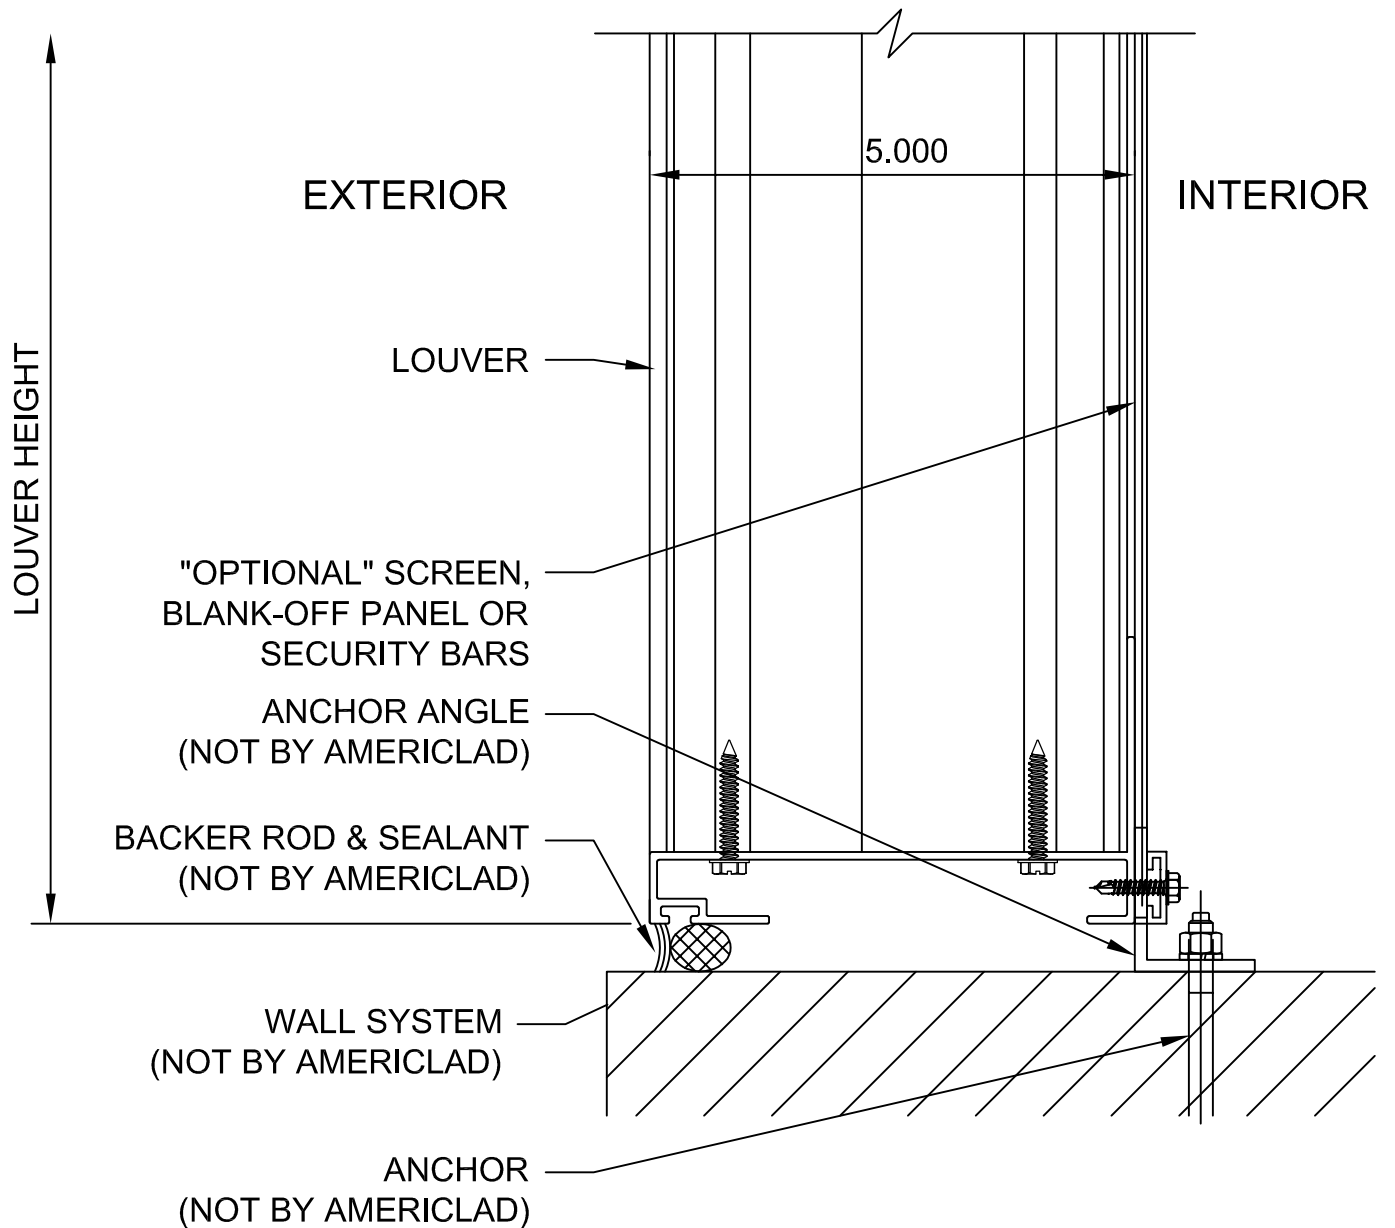

## LOUVER - 5 INCH VERTICAL WIND DRIVEN W/ CHANNEL

COPYRIGHT AMERICLAD, LLC

**SILL****DETAIL B**

COPYRIGHT AMERICLAD, LLC

21925 Industrial Boulevard · Rogers, Minnesota · Toll-Free: 1-866-260-4047 · [americlad.com](http://americlad.com)