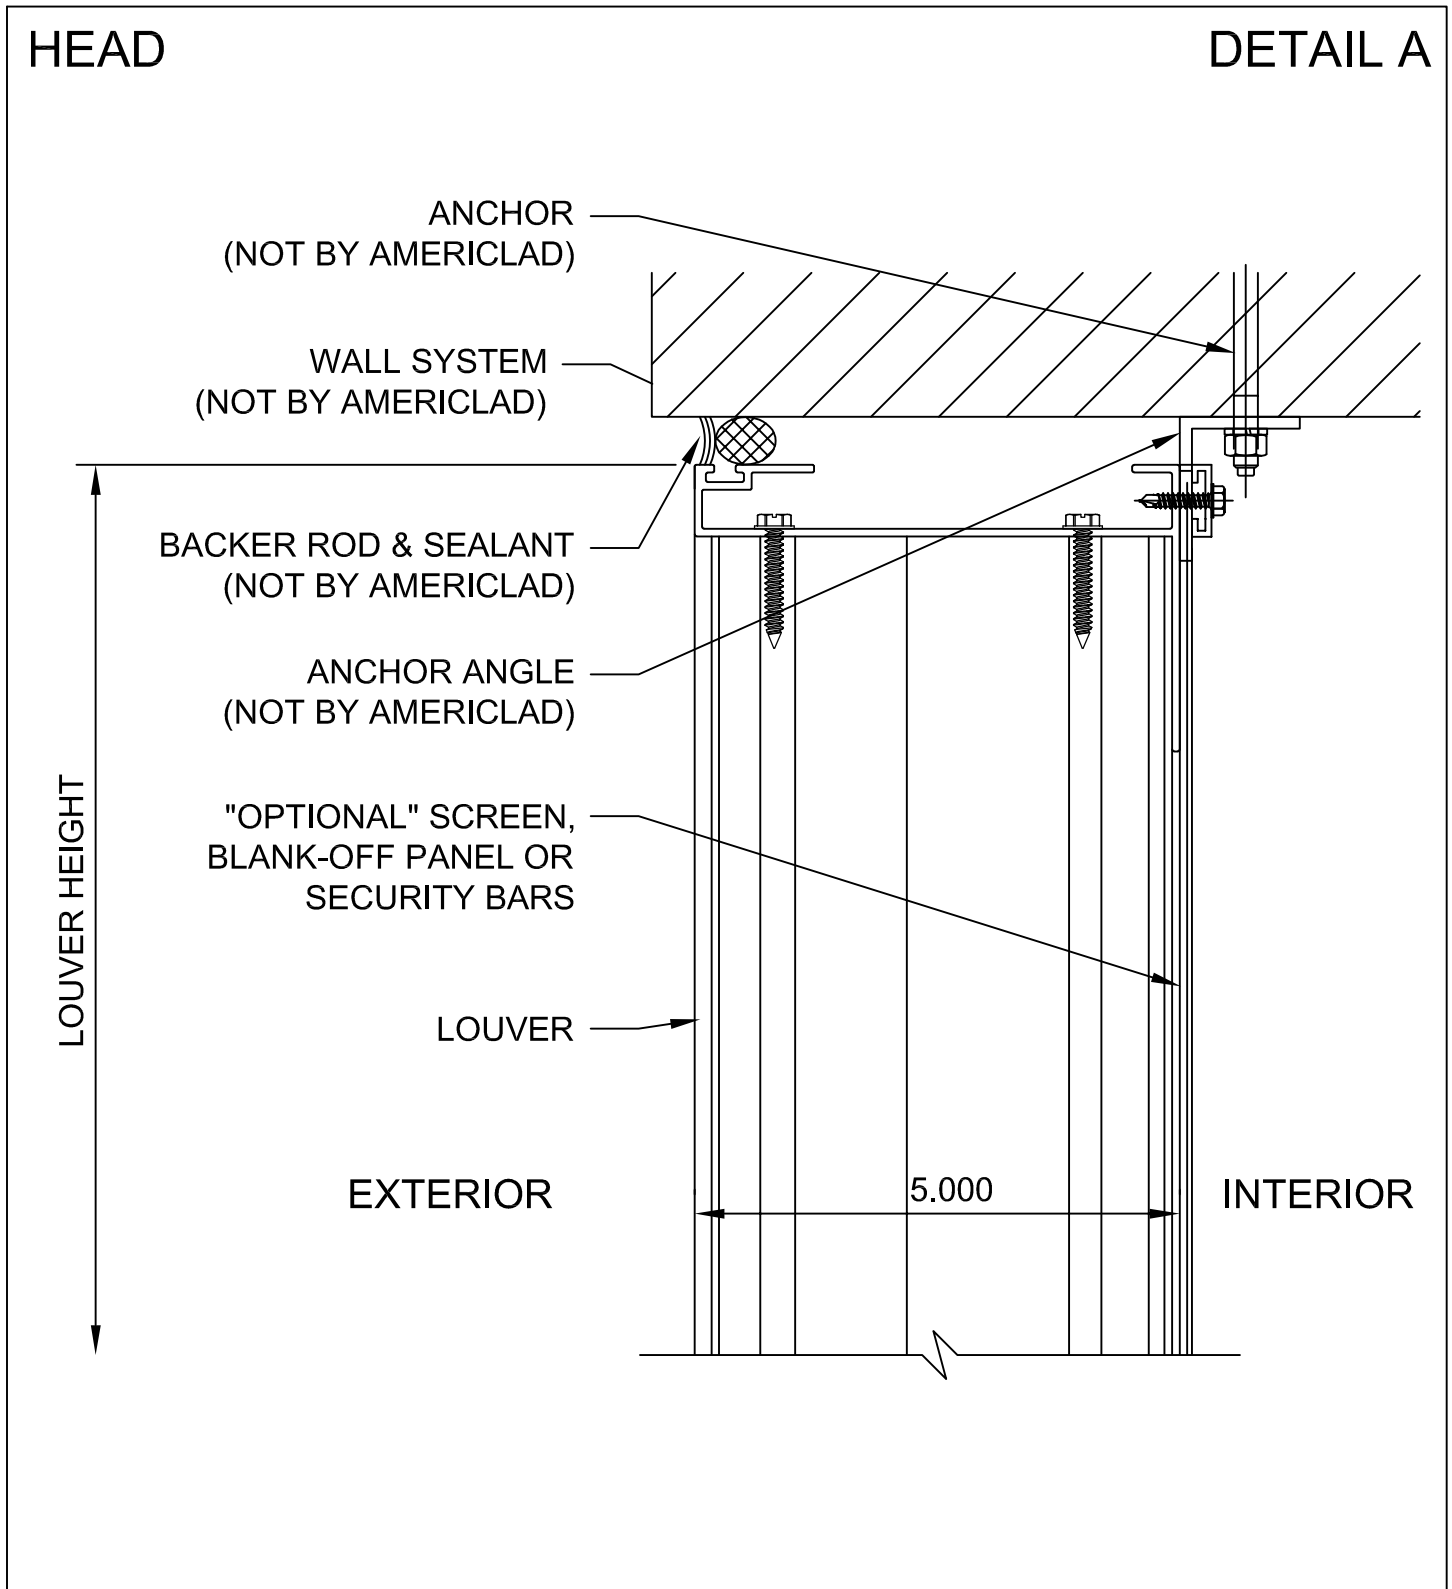

## LOUVER - 5 INCH VERTICAL WIND DRIVEN W/ CHANNEL

COPYRIGHT AMERICLAD, LLC

**SILL****DETAIL B**

COPYRIGHT AMERICLAD, LLC

21925 Industrial Boulevard · Rogers, Minnesota · Toll-Free: 1-866-260-4047 · [americlad.com](http://americlad.com)