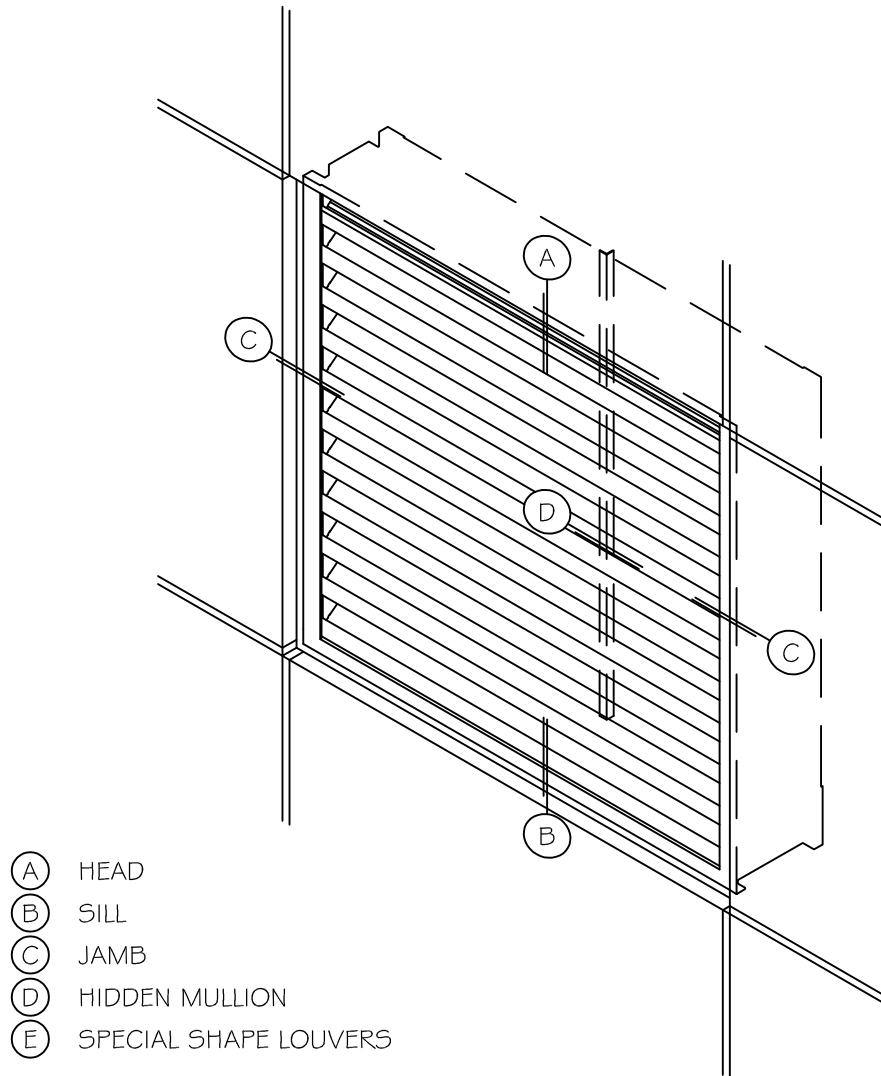

## LOUVER - 5 INCH VERTICAL WIND DRIVEN W/ CHANNEL

COPYRIGHT AMERICLAD, LLC

**SILL****DETAIL B**

COPYRIGHT AMERICLAD, LLC

21925 Industrial Boulevard · Rogers, Minnesota · Toll-Free: 1-866-260-4047 · [americlad.com](http://americlad.com)