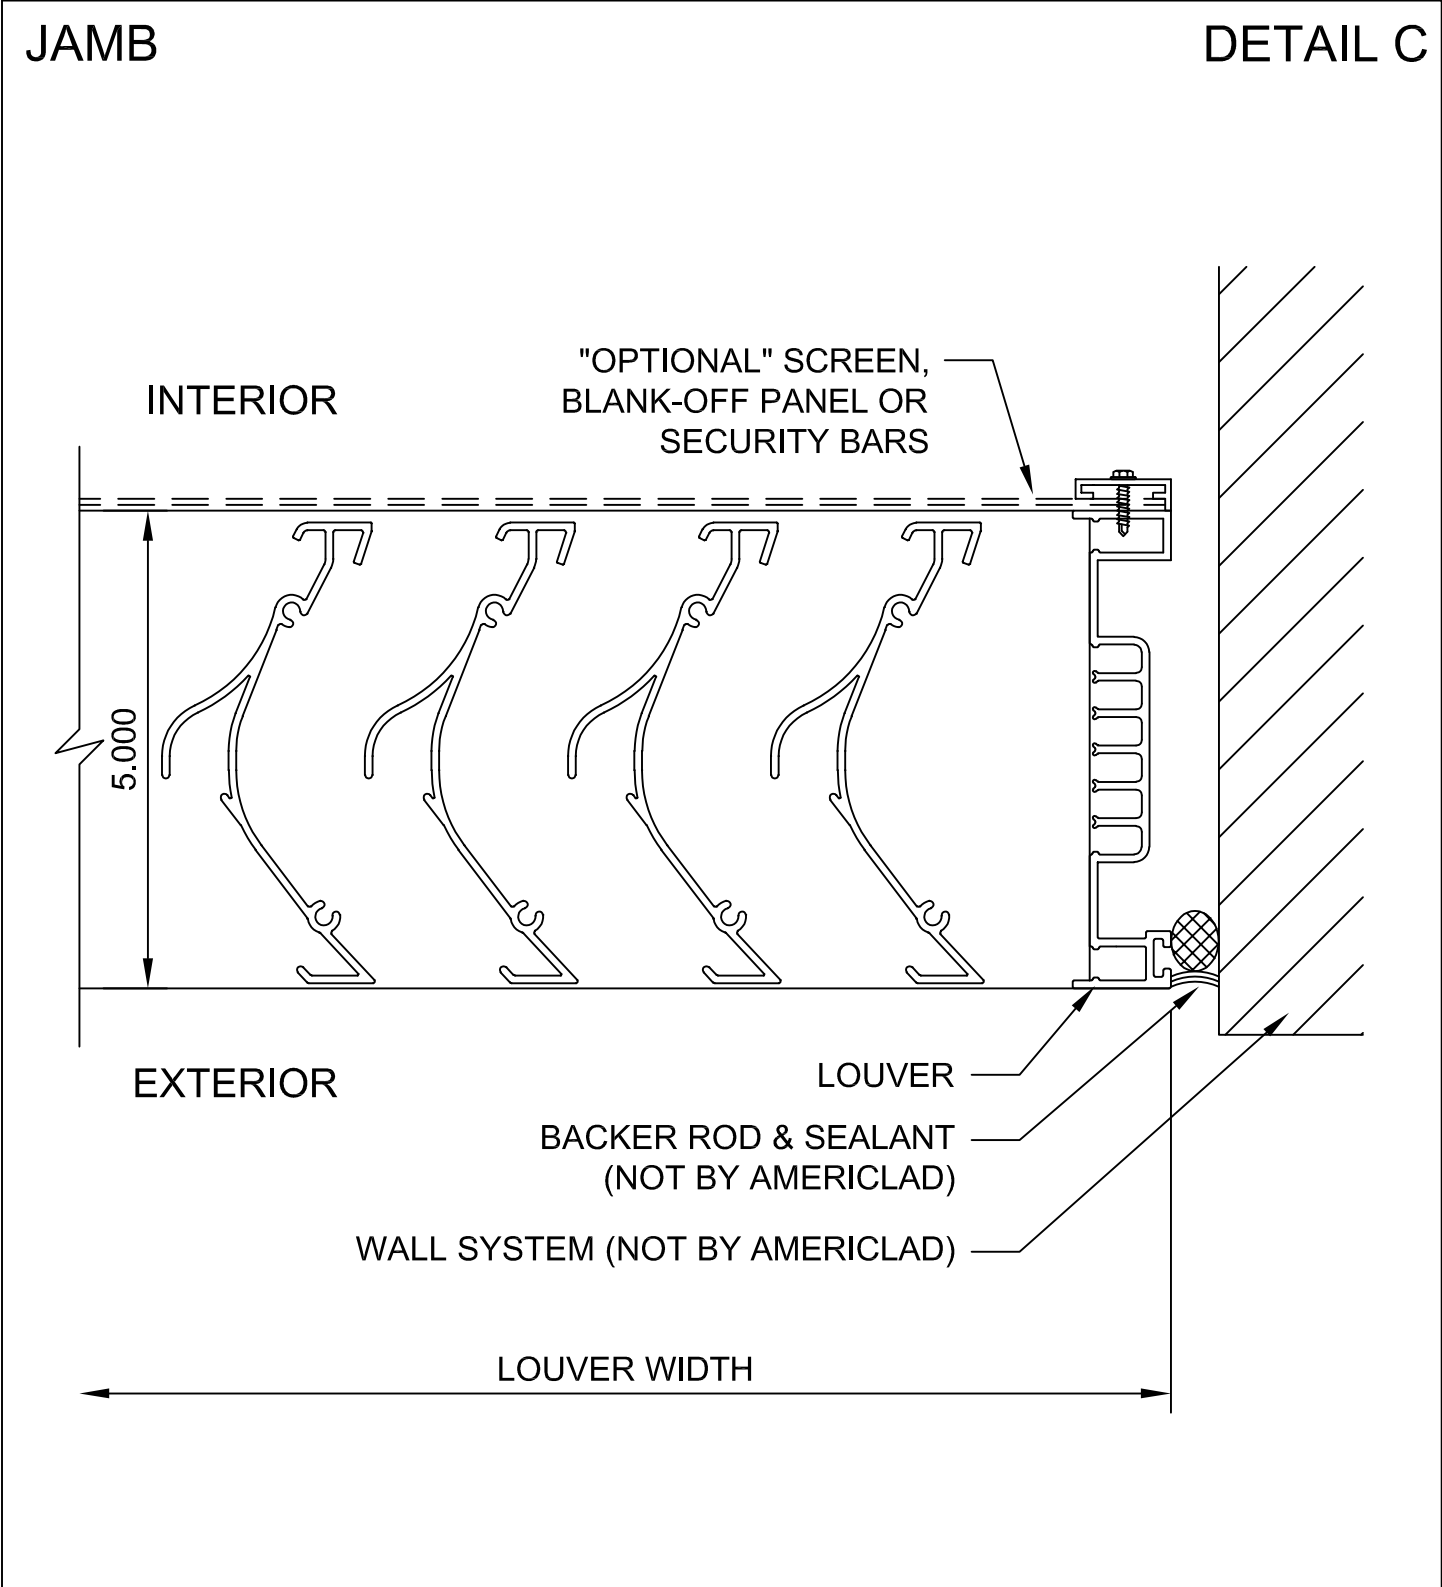

COPYRIGHT AMERICLAD, LLC