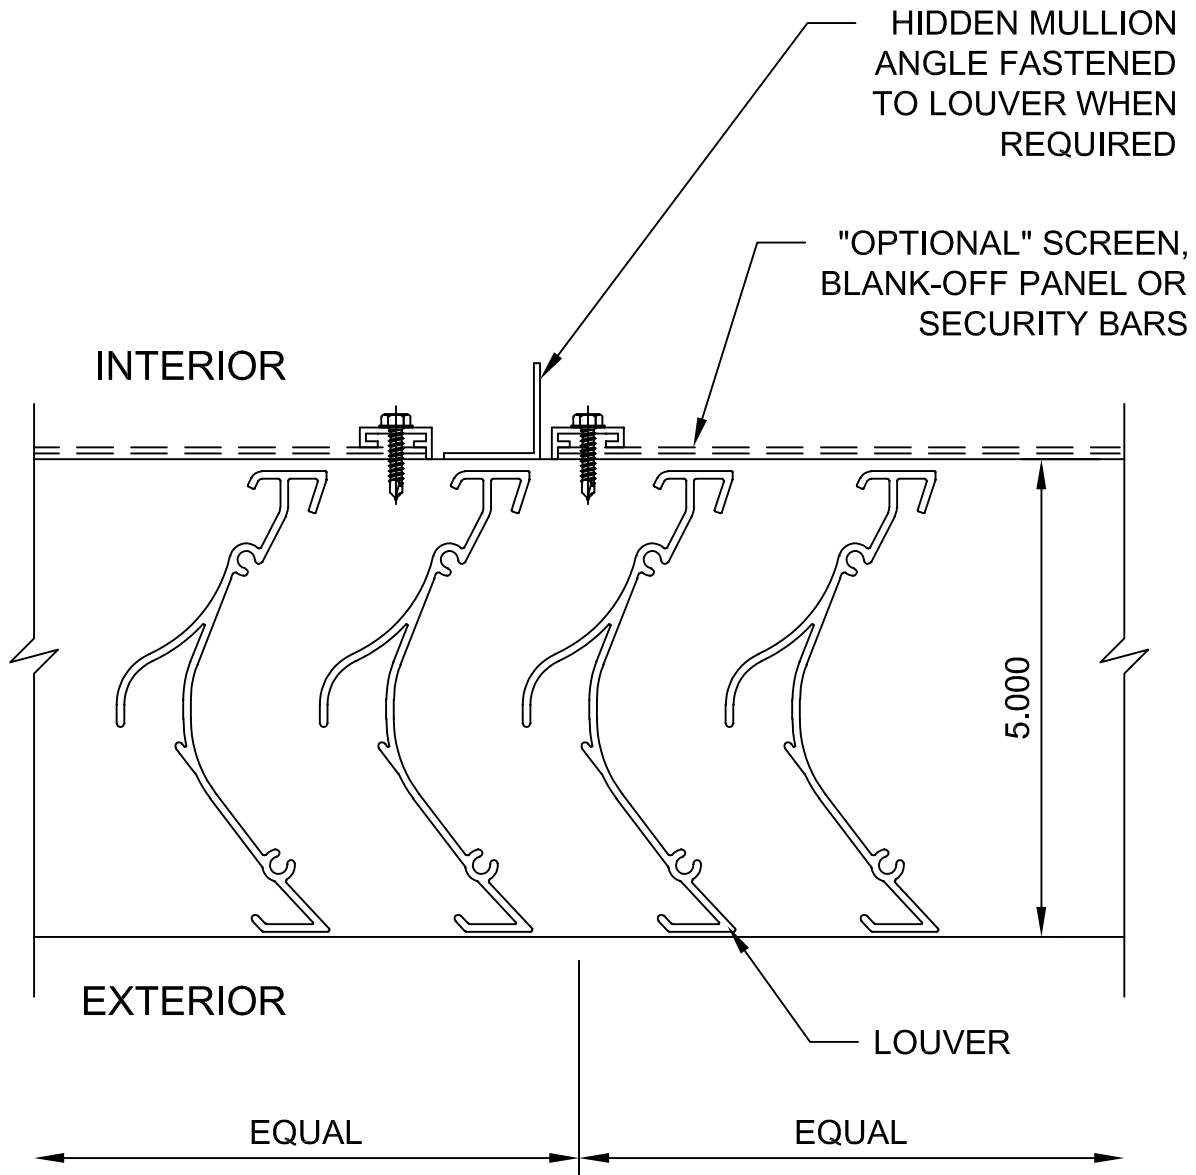

HIDDEN MULLION

DETAIL D