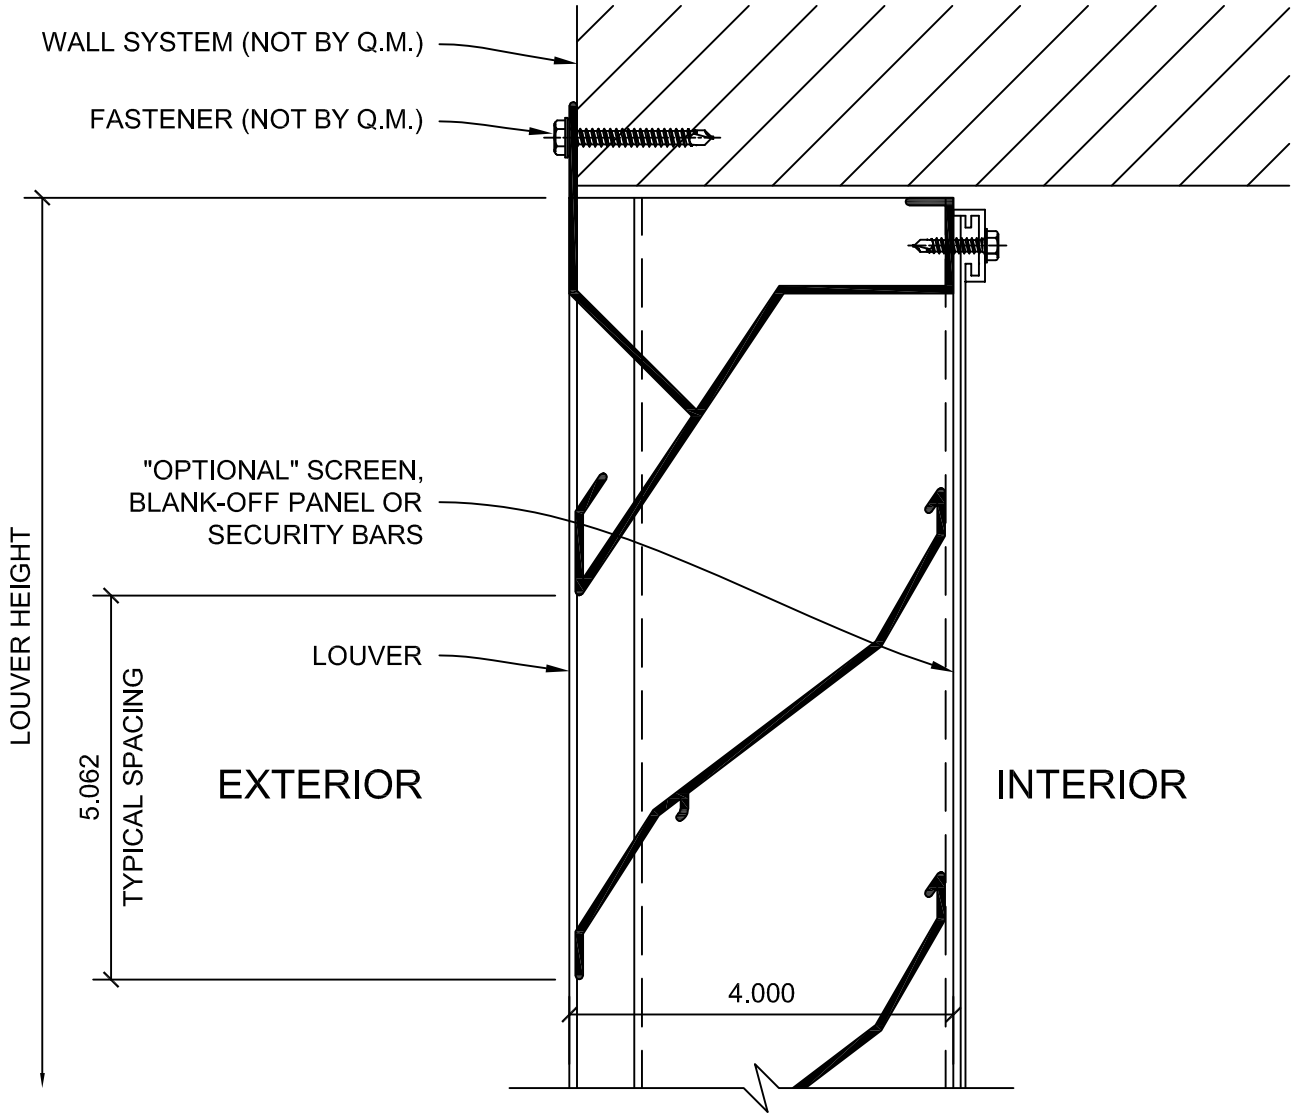

LOUVER - 4 INCH W/FLANGE

- (A) HEAD
- (B) SILL
- (C) JAMB
- (D) HIDDEN MULLION
- (E) SPECIAL SHAPE LOUVERS

HEAD

DETAIL A

SILL

DETAIL B

JAMB

DETAIL C

## DETAIL D

**SPECIAL SHAPE LOUVERS**

**DETAIL E**