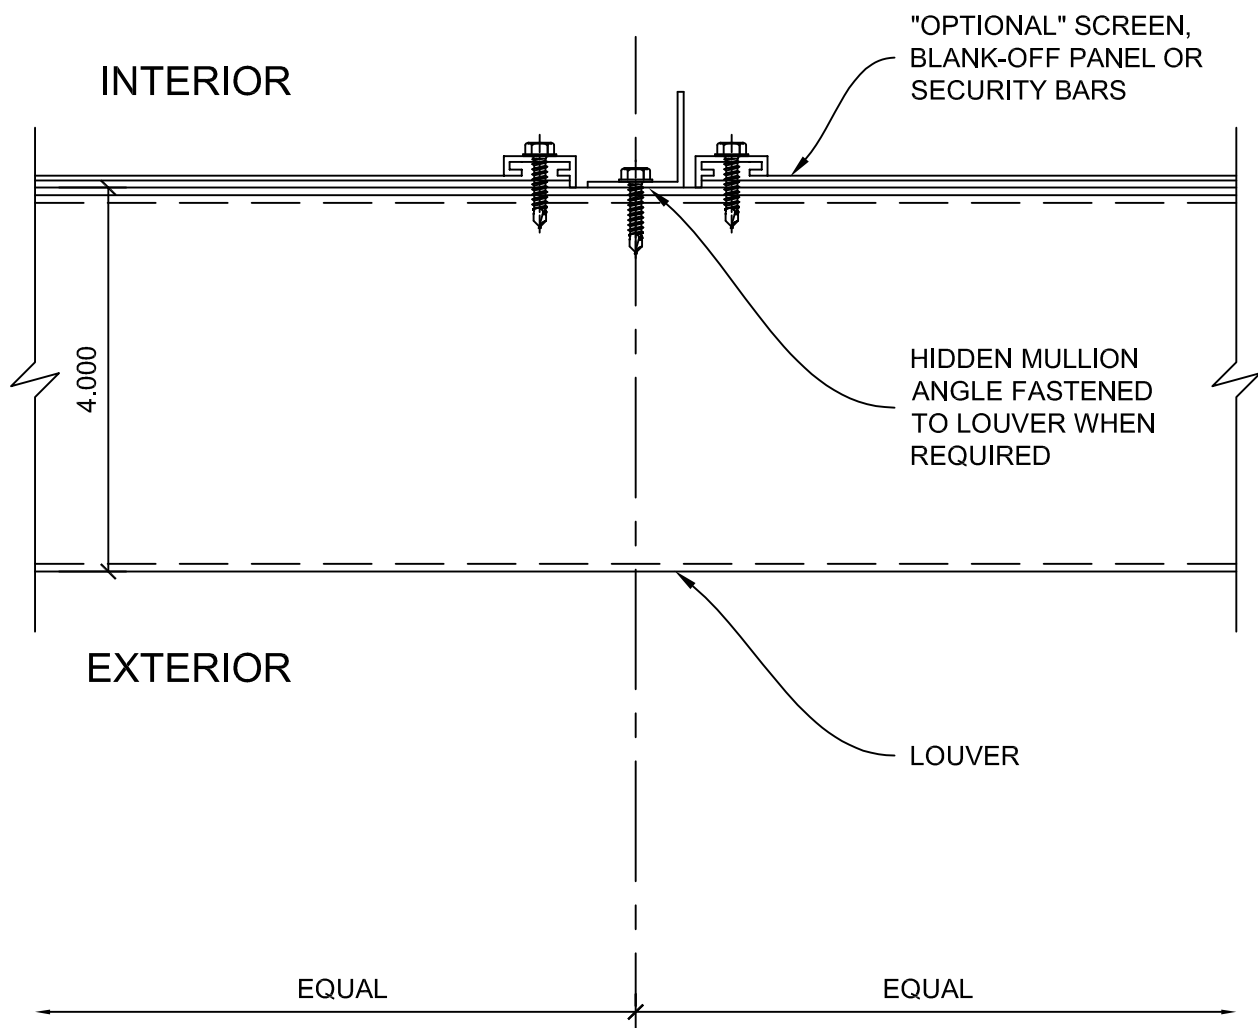

LOUVER - 4 INCH W/FLANGE

- (A) HEAD
- (B) SILL
- (C) JAMB
- (D) HIDDEN MULLION
- (E) SPECIAL SHAPE LOUVERS

HEAD

DETAIL A

SILL

DETAIL B

JAMB

DETAIL C

## DETAIL D

**SPECIAL SHAPE LOUVERS**

**DETAIL E**