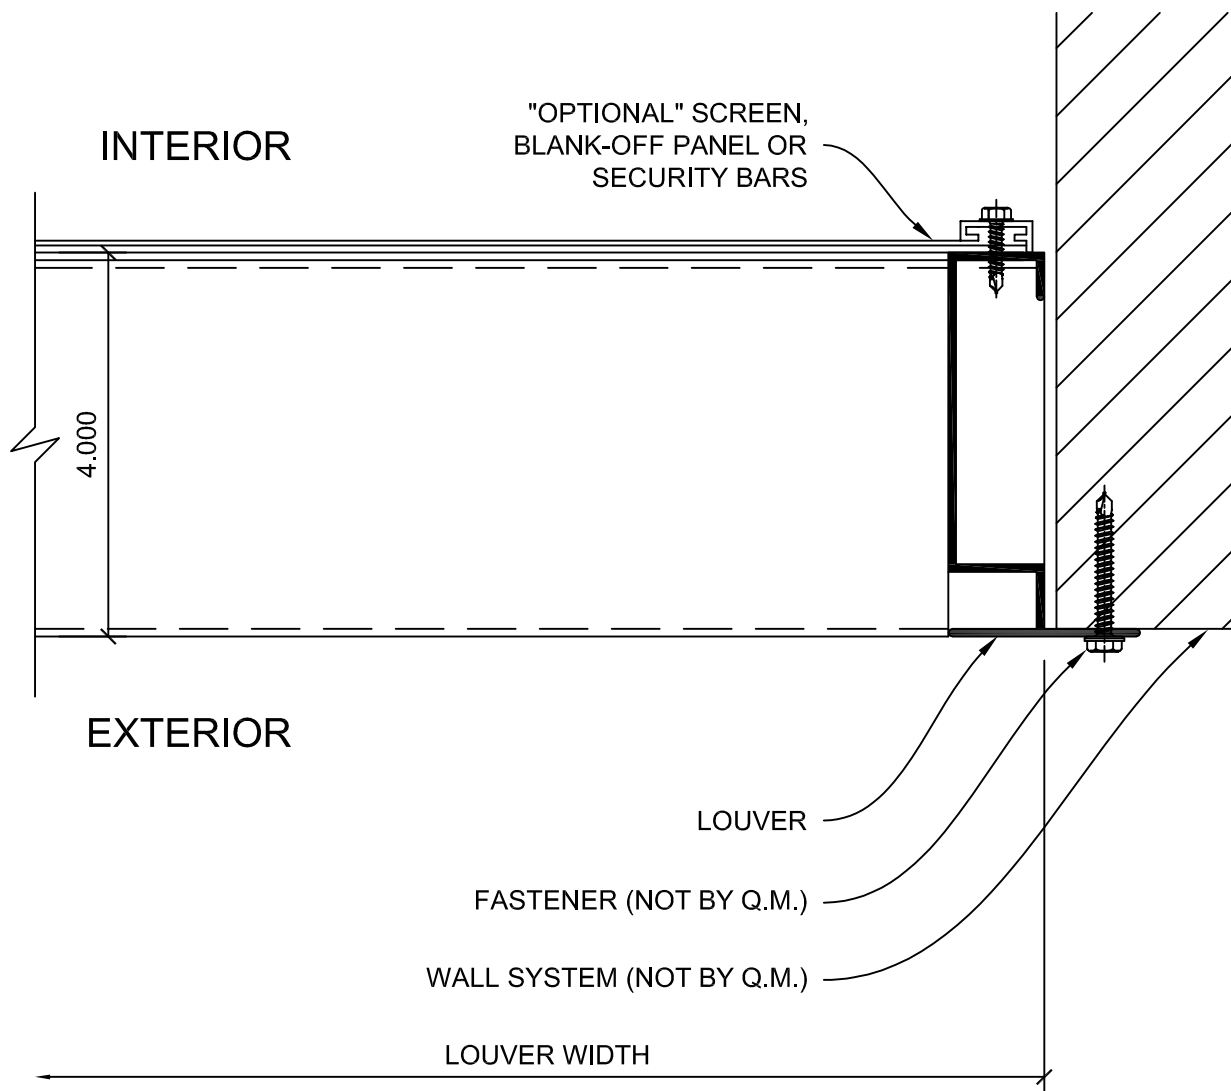

LOUVER - 4 INCH W/FLANGE

- (A) HEAD
- (B) SILL
- (C) JAMB
- (D) HIDDEN MULLION
- (E) SPECIAL SHAPE LOUVERS

HEAD

DETAIL A

SILL

DETAIL B

JAMB

DETAIL C

## DETAIL D

**SPECIAL SHAPE LOUVERS**

**DETAIL E**